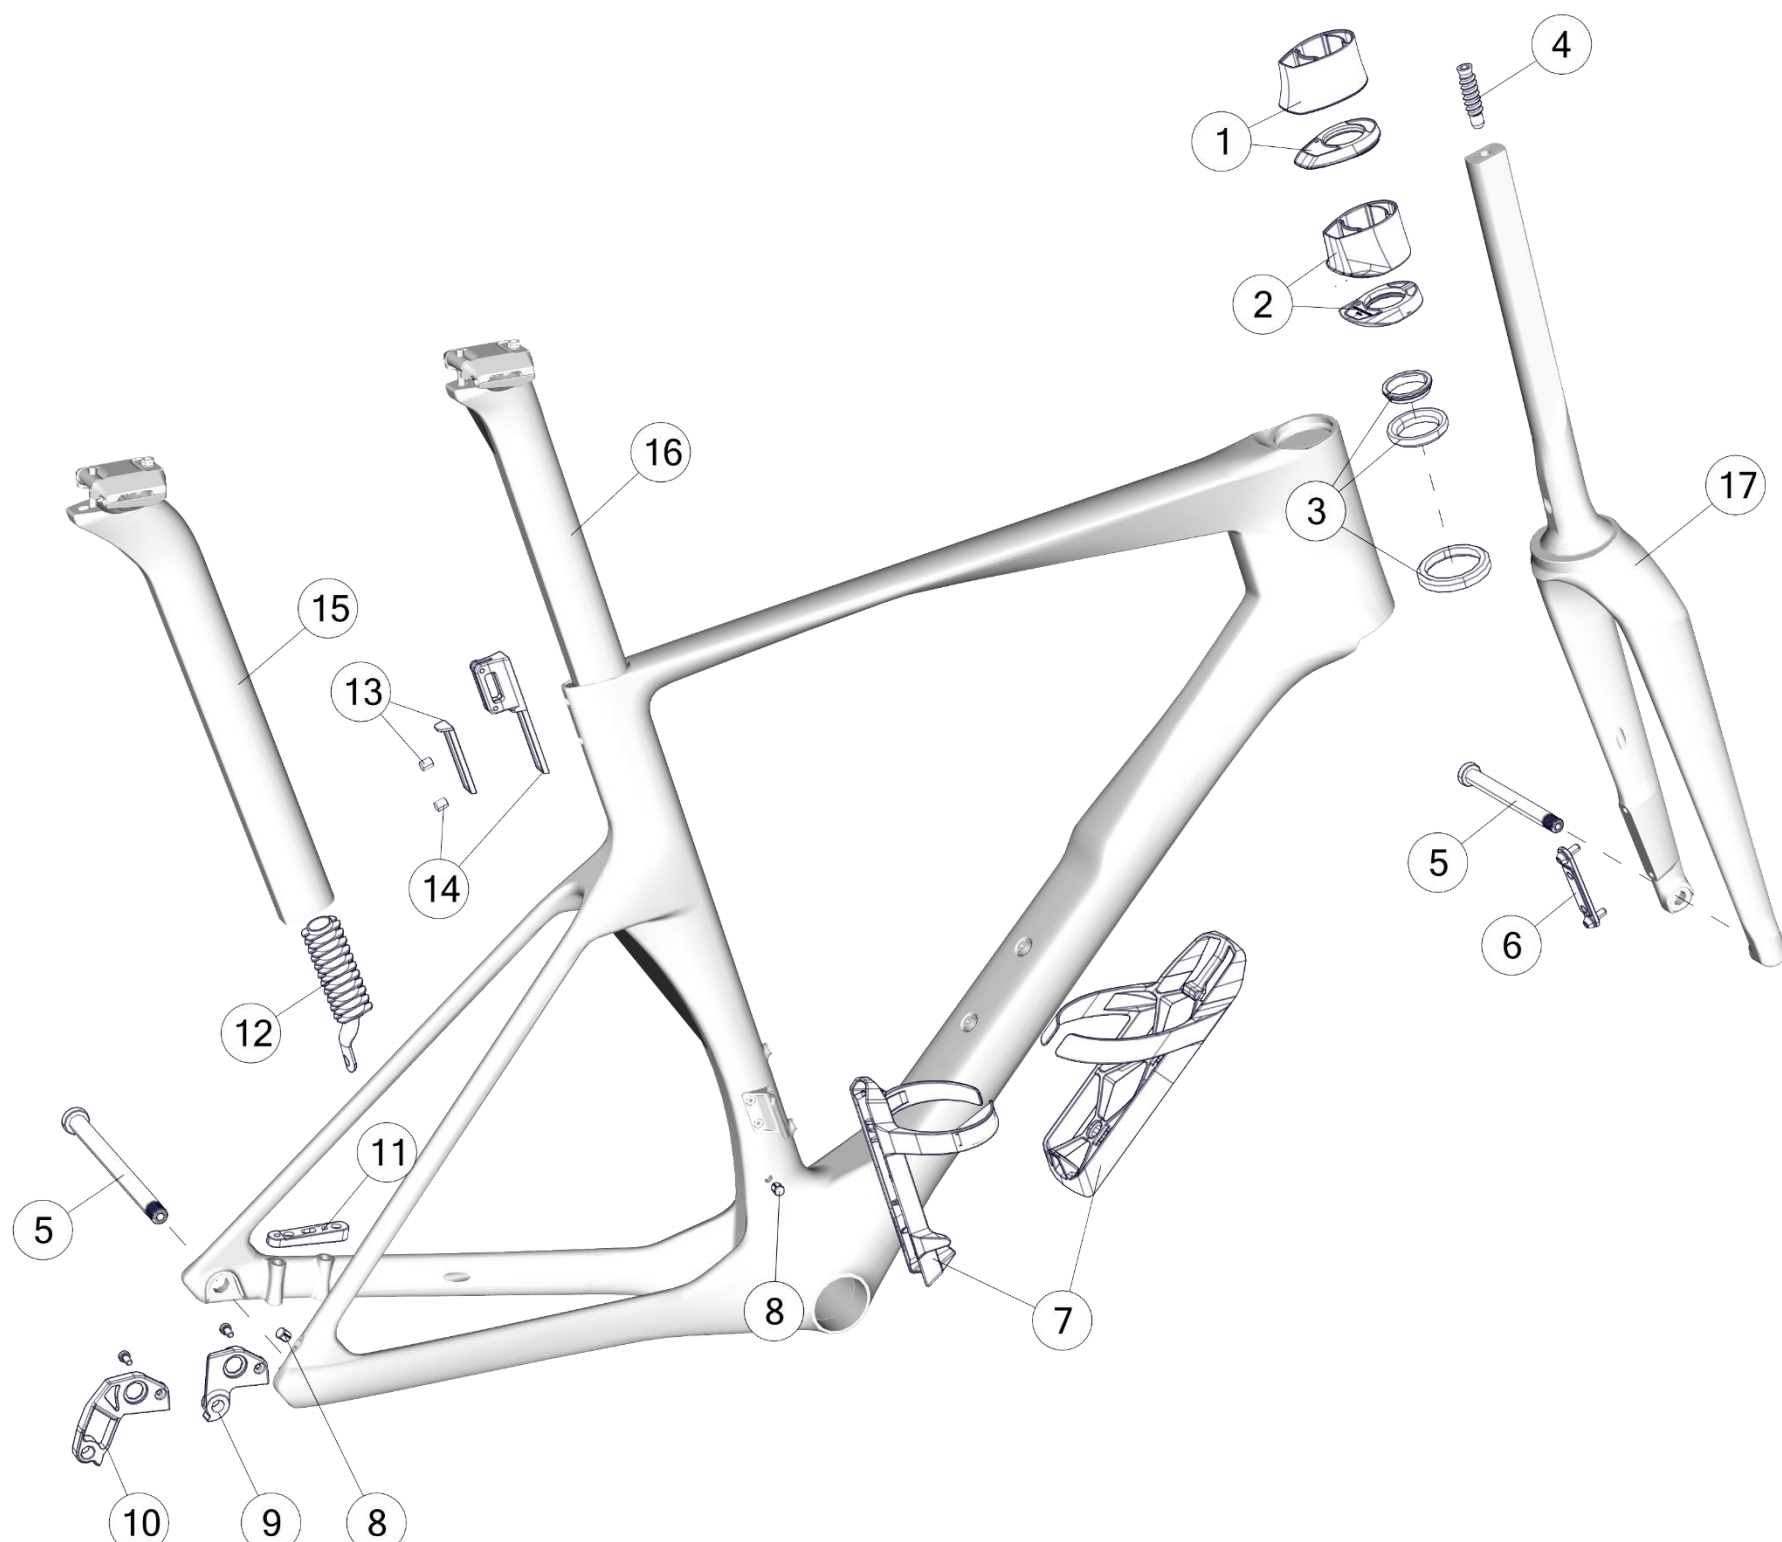

TEAMMACHINE R 01 / R Mpc

Pos. N°	Part N°	Part Name	Description
1	30001801	Topcone Set ICS2 BLACK (sizes 58-61)	5mm & 30mm topcones, 3x10mm, 2x3mm spacers
1	30001802	Topcone Set ICS2 RED (sizes 58-61)	
1	30003256	Topcone Set ICS2 WHITE (sizes 58-61)	
2	30006289	Topcone Set ICS2 RED (sizes 47-56)	
2	30006290	Topcone Set ICS2 BLACK (sizes 47-56)	
2	30006291	Topcone Set ICS2 WHITE (sizes 47-56)	
3	30000704	HS B 13	Standard headset bearings
4	30007222	Flat steerer expander bolt, short, incl. Top cap bolt	Self-cutting bolt & top cap bolt M6x45mm
4	30006809	Expander bolt long	
5	30006250	Thru Axle Kit No.10	M12x1x117mm/ M12x1x161.5mm, flat head
6	30006286	Brake Mount Adapter TM R01	
7	30006281	Bottle Cage Set Teammachine R 01	
8	212492	Di2 plug kit # 3	10pcs 6mm rubber plug
9	30006287	Dropout No. 81 (Sram/Campagnolo/Shimano classic mount)	
10	30006288	Dropout No. 82 (Shimano direct mount)	
11	30006907	Rear Brake Mount Adapter Teammachine R01 47/51cm	Size 47 and 51 only, for use with Shimano brakes + 160mm rotor
12	30006280	Seatpost Battery Holder	
13	30006282	Seatpost Clamp Teammachine R 01	Clamp + 2x M6x0.75 set screw
14	30006164	Number Plate Holder Teammachine R 01	Clamp + 2x M6x0.75 set screw
15	30006319	Teammachine R01 Seatpost 25mm offset (SP AS8, 0, 25-400)	25mm offset, 400mm length
16	30006320	Teammachine R01 Seatpost 10mm offset (SP AS8, 0, 10-400)	10mm offset, 400mm length
17	30006333	Flat steerer fork Teammachine R01 Ready To Paint 54-61	
17	30006332	Flat steerer fork Teammachine R01 Ready To Paint 47-51	

Teammachine R Mpc specific parts

3	30007215	Headset Teammachine R Mpc	Ceramic Speed bearings + split ring
17	30007696	Flat steerer fork Teammachine R Mpc V1 raw 47-51 MY26	
17	30007697	Flat steerer fork Teammachine R Mpc V1 raw 54-61 MY26	
15	TBD	Teammachine R Mpc Seatpost 25mm offset (SP AS8, 0, 25-400)	25mm offset, 400mm length
16	TBD	Teammachine R Mpc Seatpost 10mm offset (SP AS8, 0, 10-400)	10mm offset, 400mm length